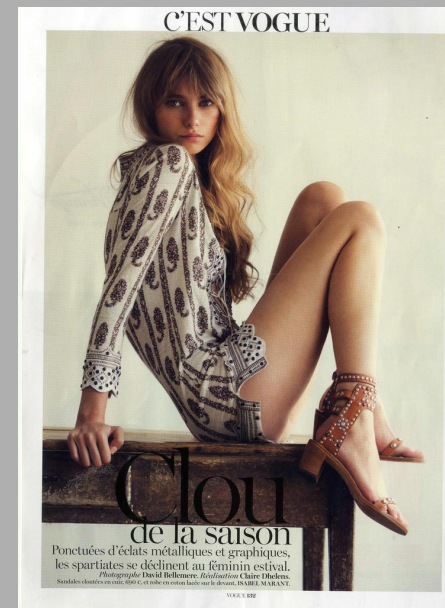

ALEXANDRA .

HEIGHT: 177

BUST: 80

WAIST: 61

HIPS: 88

SIZE: 36

SHOES: 40

HAIR: GREEN

EYES: LIGHT BROWN

paparazzi
MODEL MANAGEMENT

MAIL@PAPARAZZI.FI

TEL: +358-9-686 6410

WWW.PAPARAZZI.FI