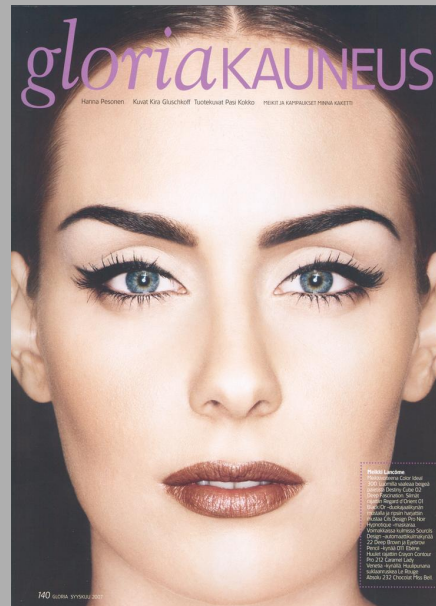

KIDE

MSCHIC

paparazzi
MODEL MANAGEMENT

MIRELLA.

HEIGHT: 180

BUST: 90

WAIST: 64

HIPS: 90