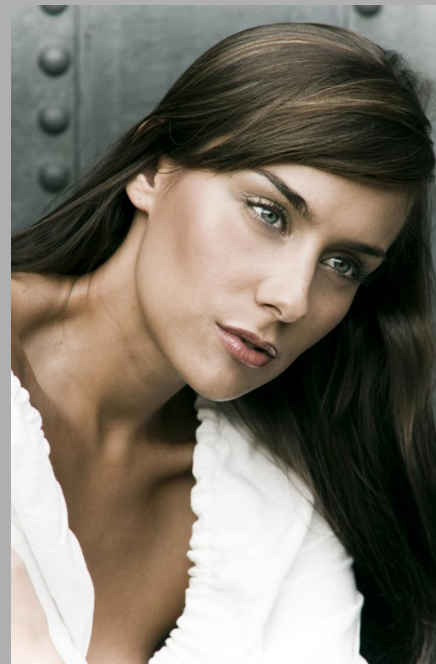

KIDE

MSCHIC

paparazzi
MODEL MANAGEMENT

MIRELLA.

HEIGHT: 180

BUST: 90

WAIST: 64

HIPS: 90